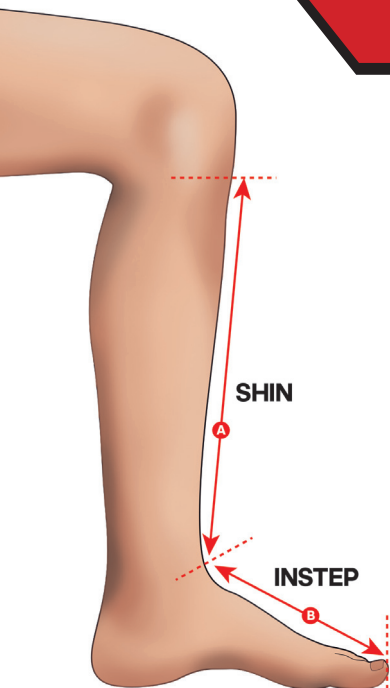

SHIN INSTEP

SIZE CHART

HOW TO FIND YOUR SHIN INSTEP SIZE

	Measure Shin Height (A) as show picture.					
	INCHES		CM		HEIGHT	
SIZE	A	B	A	B	FEET	CM
XS	13,5	6	35	16	< 5'2"	< 160
S	14	6,7	36	17	5'2"	160
M	14,5	7,4	37	18,8	5'5"	170
L	15,7	7,4	40	19	5'9"	180
XL	16,5	7,8	42	20	6'2"	190
XXL	17	8	43	20,5	> 6'2"	> 190

Sizes are for guidance only. Please seek professional advice regarding the right size for you.

There might be variance of 0,5 cm in every measurement.

Size can vary from height recommendations above depending on body build and shape.