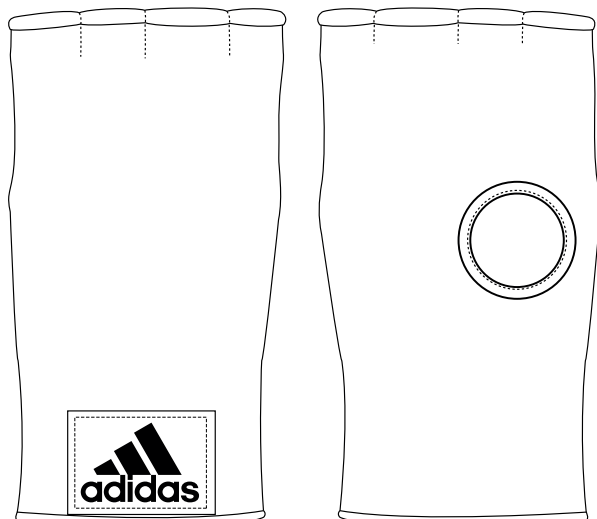

INNER GLOVES

SIZE CHART

HOW TO FIND YOUR INNER GLOVES SIZE

	HAND CIRCUMFERENCE				
SIZE	XS	S	M	L	XL
A (INCHES)	5,9 - 6,7	6,7 - 7,5	7,5 - 8,3	8,3 - 9	9 - 10,2
A (CM)	15-17	17-19	19-21	21-23	23-26

Sizes are for guidance only. Please seek professional advice regarding the right size for you.

There might be variance of 0,5 cm - 0,9 cm due to hand-made construction and nature of material but this shouldn't affect the actual size.