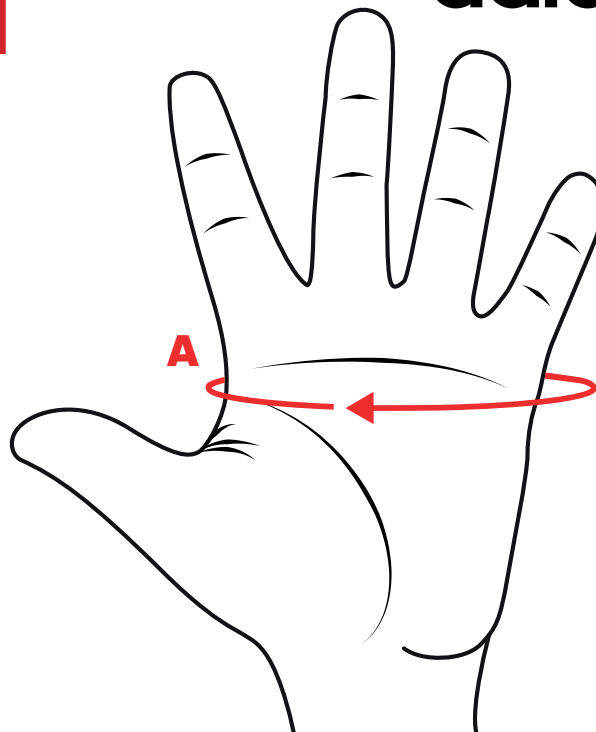

INNER GLOVES

SIZE CHART

HOW TO FIND YOUR INNER GLOVES SIZE

	HAND CIRCUMFERENCE				
SIZE	XS	S	M	L	XL
A (INCHES)	5,9 - 6,7	6,7 - 7,5	7,5 - 8,3	8,3 - 9	9 - 10,2
A (CM)	15-17	17-19	19-21	21-23	23-26

Sizes are for guidance only. Please seek professional advice regarding the right size for you.

There might be variance of 0,5 cm - 0,9 cm due to hand-made construction and nature of material but this shouldn't affect the actual size.